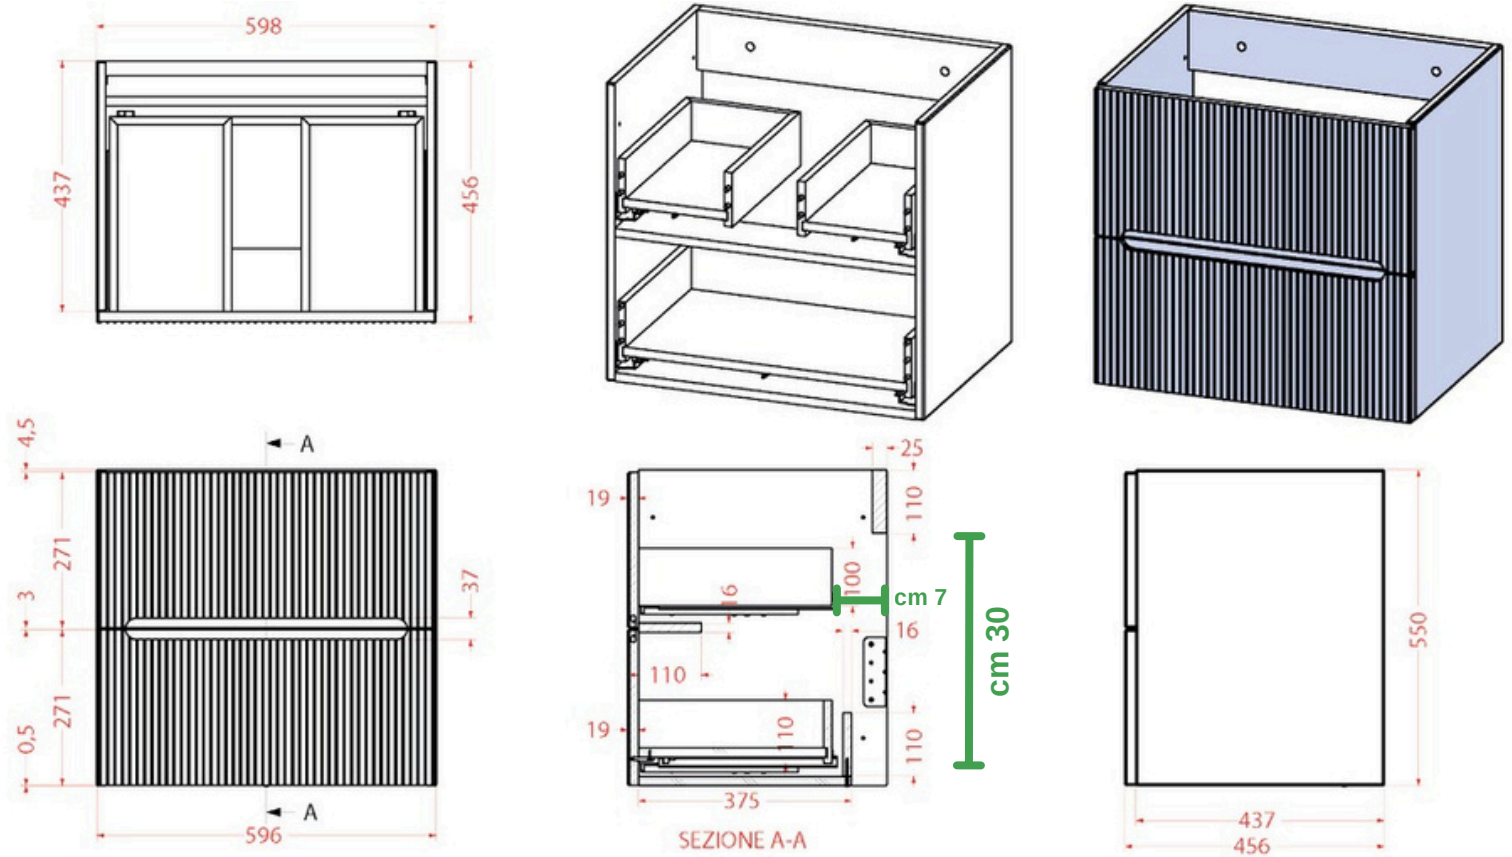

n o r d i k f l a t[®]

minimal design cabinet

Base Porta Lavabo Butterfly cm 59

n o r d i k f l a t[®]

minimal design cabinet

Base Porta Lavabo Butterfly cm 89

cm 7
cm 30

n o r d i k f l a t[®]

minimal design cabinet

Base Porta Lavabo Butterfly cm 99