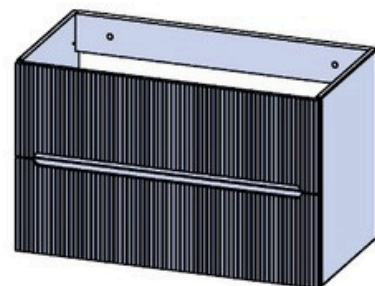

n o r d i k f l a t[®]

minimal design cabinet

Base Porta Lavabo Butterfly cm 59

n o r d i k f l a t[®]

minimal design cabinet

Base Porta Lavabo Butterfly cm 89

cm 7
cm 30

n o r d i k f l a t[®]

minimal design cabinet

Base Porta Lavabo Butterfly cm 99