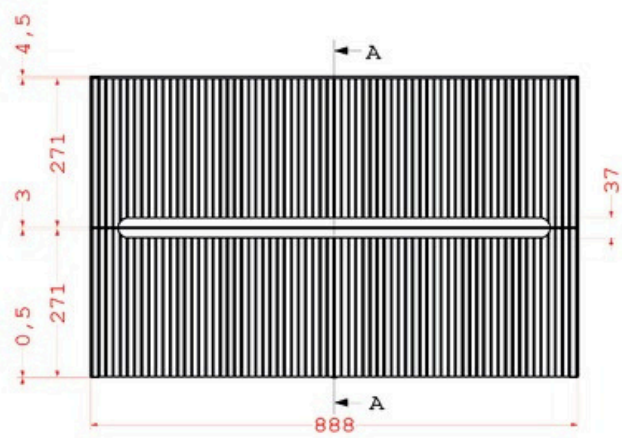

n o r d i k f l a t[®]

minimal design cabinet

Base Porta Lavabo Butterfly cm 59

n o r d i k f l a t[®]

minimal design cabinet

Base Porta Lavabo Butterfly cm 89

cm 7
cm 30

n o r d i k f l a t[®]