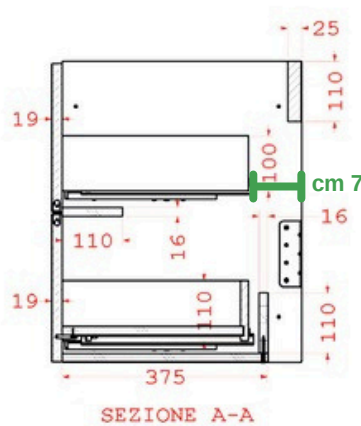

n o r d i k f l a t[®]

minimal design cabinet

Base Porta Lavabo Butterfly cm 59

n o r d i k f l a t[®]

minimal design cabinet

Base Porta Lavabo Butterfly cm 89

cm 7
cm 30

n o r d i k f l a t[®]

minimal design cabinet

Base Porta Lavabo Butterfly cm 99