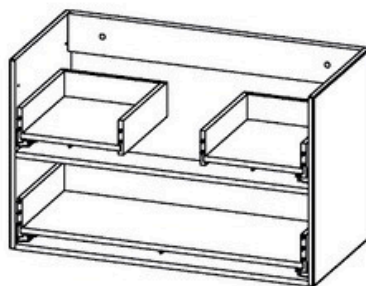

n o r d i k f l a t[®]

minimal design cabinet

Base Porta Lavabo Butterfly cm 59

n o r d i k f l a t[®]

minimal design cabinet

Base Porta Lavabo Butterfly cm 89

cm 7
cm 30

n o r d i k f l a t[®]

minimal design cabinet

Base Porta Lavabo Butterfly cm 99