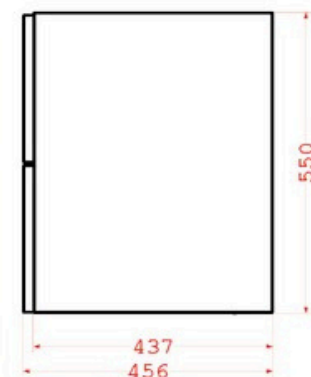

n o r d i k f l a t[®]

minimal design cabinet

Base Porta Lavabo Butterfly cm 59

n o r d i k f l a t[®]

minimal design cabinet

Base Porta Lavabo Butterfly cm 89

cm 7
cm 30

n o r d i k f l a t[®]

minimal design cabinet

Base Porta Lavabo Butterfly cm 99