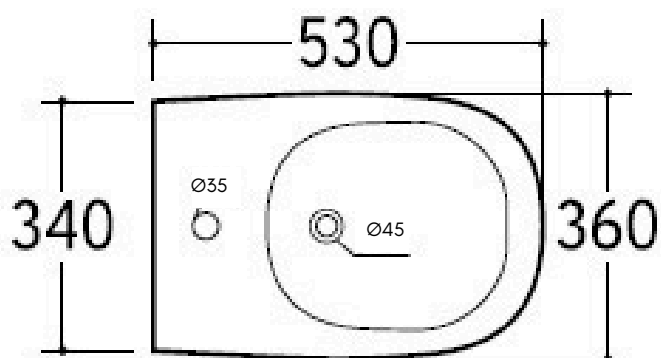

## BIDET SOSPESO JUMP

Size: 530x340x310 mm

MORINI®  
GROUP

SPACE FOR YOUR MIND