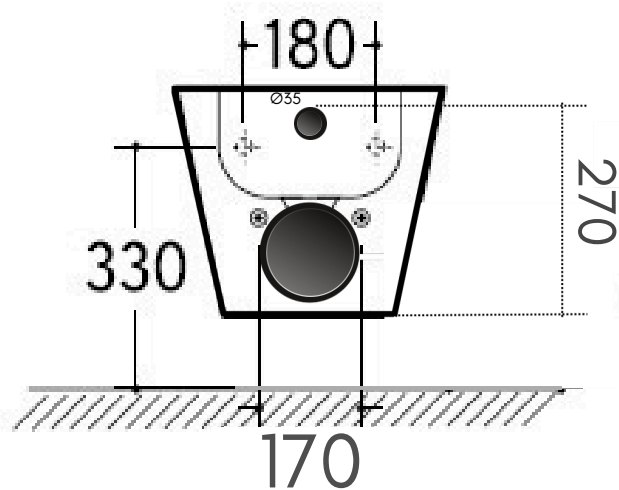

## BIDET SOSPESO JUMP

Size: 530x340x310 mm

MORINI®  
GROUP

SPACE FOR YOUR MIND