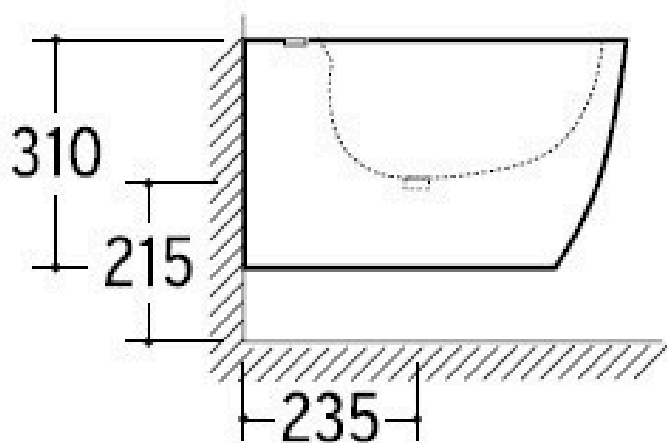

## BIDET SOSPESO JUMP

Size: 530x340x310 mm

MORINI®  
GROUP

SPACE FOR YOUR MIND