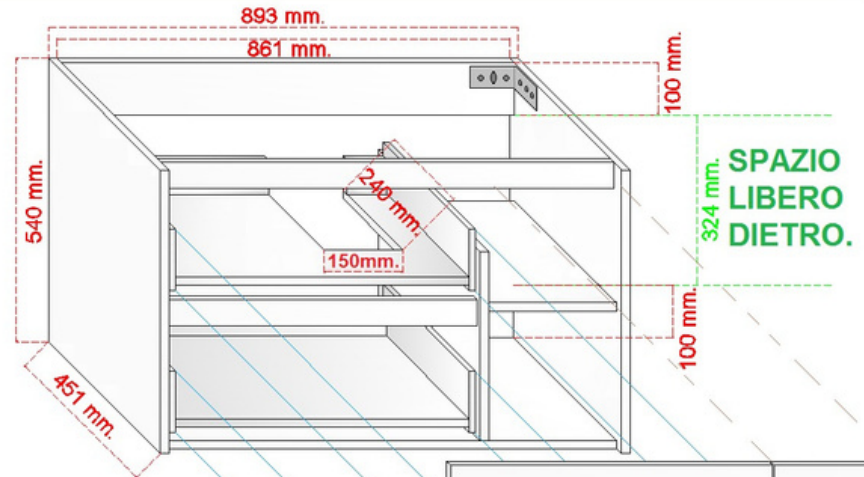

n o r d i k f l a t[®]

minimal design cabinet

Base portlavabo **LUIS** cm 90

n o r d i k f l a t[®]

minimal design cabinet

Base portlavabo **LUIS** cm 100