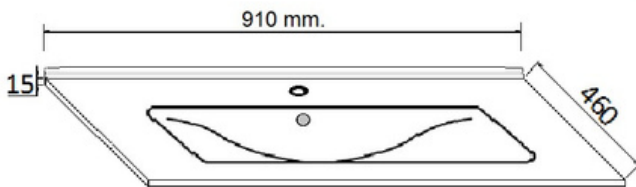

n o r d i k f l a t[®]

minimal design cabinet

Base portlavabo **LUIS** cm 90

n o r d i k f l a t[®]

minimal design cabinet

Base portlavabo **LUIS** cm 100