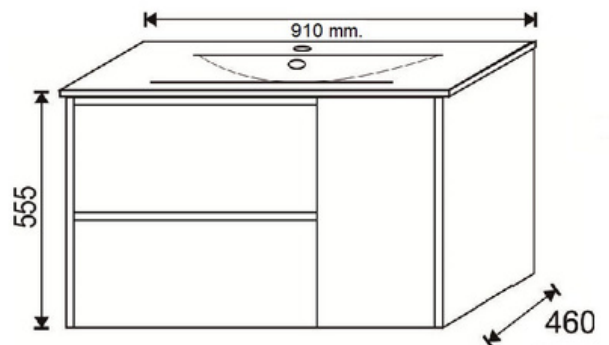

n o r d i k f l a t[®]

minimal design cabinet

Base portlavabo **LUIS** cm 90

n o r d i k f l a t[®]

minimal design cabinet

Base portlavabo **LUIS** cm 100