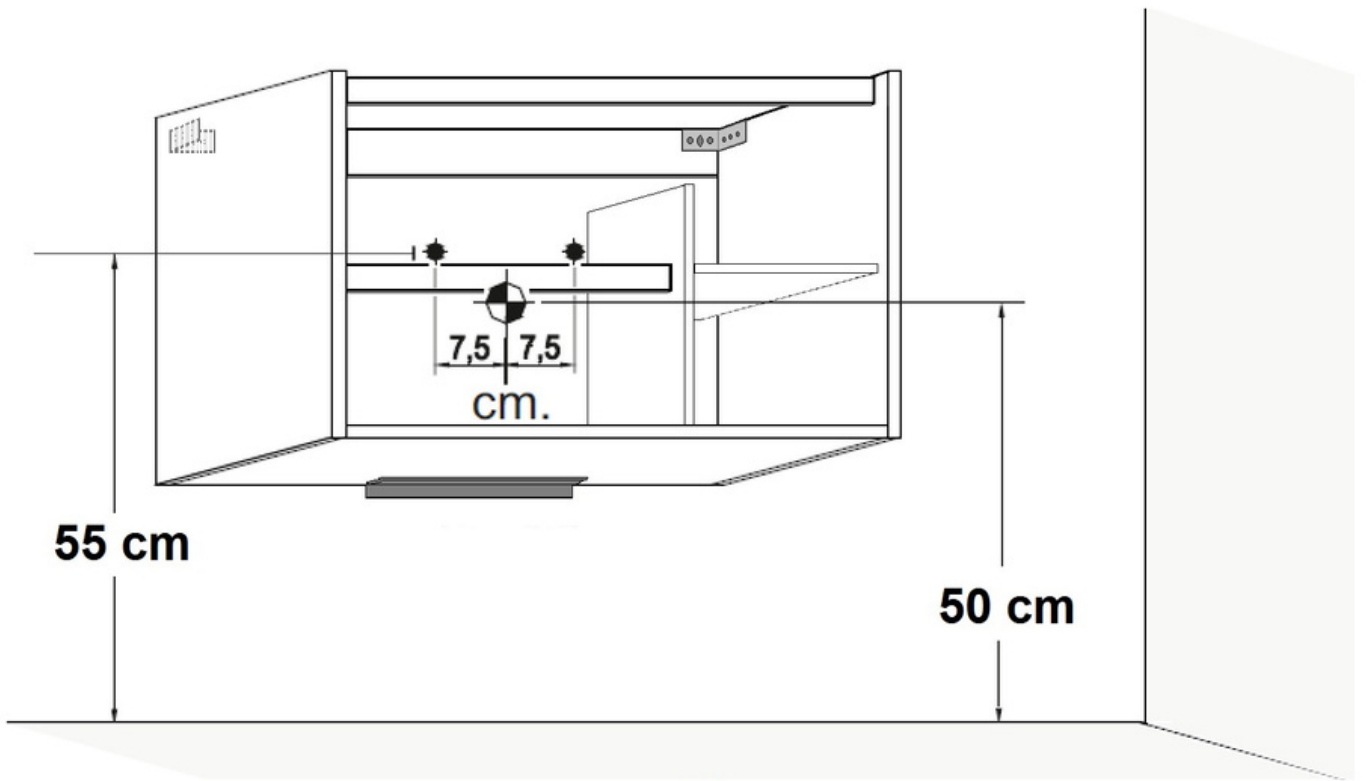

n o r d i k f l a t[®]

minimal design cabinet

Base portlavabo **LUIS** cm 90

n o r d i k f l a t[®]

minimal design cabinet

Base portlavabo **LUIS** cm 100