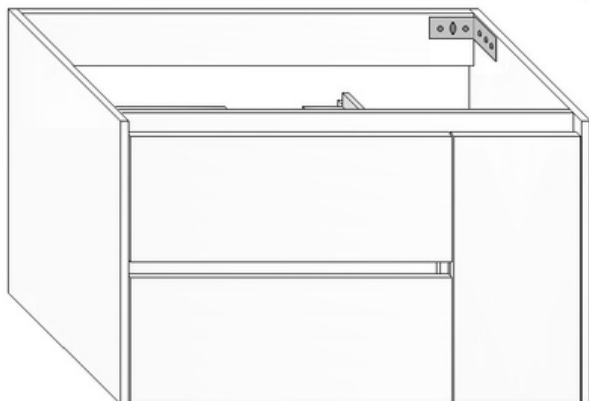

n o r d i k f l a t[®]

minimal design cabinet

Base portlavabo **LUIS** cm 90

n o r d i k f l a t[®]

minimal design cabinet

Base portlavabo **LUIS** cm 100